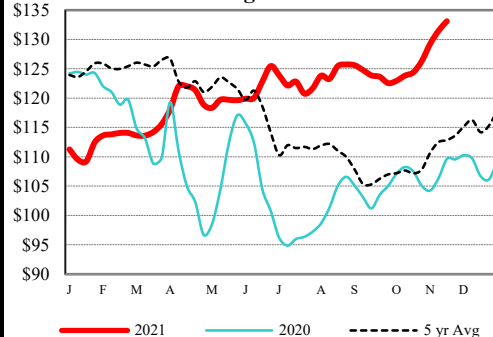

[AMS 2825/NW_LS410](#)

USDA BEEF CARCASS PRICE EQUIVALENT INDEX VALUE

	Choice 600-900#	Select 600-900#	Dressing percent:	
			Steer	Heifer
Change	1.18	1.35	62.93	62.89

[AMS 2455/LM_XB405](#)

USDA NATIONAL CUTTER COW CARCASS CUTOUT

229.52 (-0.65) 90% lean: 275.78

[CME LIVE CATTLE](#)

	High	Low	Change	Settle
DEC	137.98	136.00	2.50	137.90
FEB	141.08	139.60	1.45	140.88
APR	144.10	142.78	1.10	143.90

[CME FEEDER CATTLE](#)

	High	Low	Change	Settle
JAN	167.23	164.23	2.55	166.93
MAR	167.95	165.45	2.23	167.90
APR	169.98	167.65	1.78	169.80

Weekly Choice Cutout

LMR Steer/Heifer Dressed Weights

5 Area Weekly Wtd Avg Steer Price

Weekly Ch/Se Spread