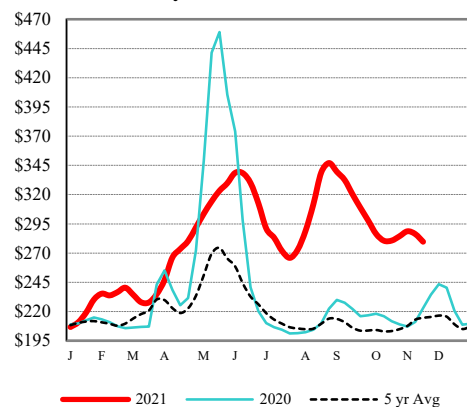

[AMS 2825/NW_LS410](#)

USDA BEEF CARCASS PRICE EQUIVALENT INDEX VALUE

	Choice 600-900#	Select 600-900#	Dressing percent:	
			Steer	Heifer
Change	1.18	1.35	62.93	62.89

[AMS 2455/LM_XB405](#)

USDA NATIONAL CUTTER COW CARCASS CUTOUT

229.52 (-0.65) 90% lean: 275.78

[CME LIVE CATTLE](#)

	High	Low	Change	Settle
DEC	137.98	136.00	2.50	137.90
FEB	141.08	139.60	1.45	140.88
APR	144.10	142.78	1.10	143.90

[CME FEEDER CATTLE](#)

	High	Low	Change	Settle
JAN	167.23	164.23	2.55	166.93
MAR	167.95	165.45	2.23	167.90
APR	169.98	167.65	1.78	169.80

Weekly Choice Cutout

LMR Steer/Heifer Dressed Weights

5 Area Weekly Wtd Avg Steer Price

Weekly Ch/Se Spread