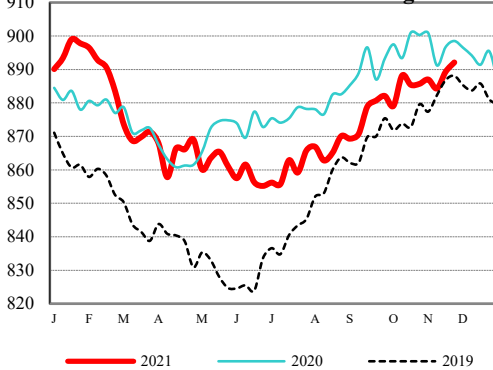

[AMS 2825/NW_LS410](#)

USDA BEEF CARCASS PRICE EQUIVALENT INDEX VALUE

	Choice 600-900#	Select 600-900#	Dressing percent:	
			Steer	Heifer
Change	1.18	1.35	62.93	62.89

[AMS 2455/LM_XB405](#)

USDA NATIONAL CUTTER COW CARCASS CUTOUT

229.52 (-0.65) 90% lean: 275.78

[CME LIVE CATTLE](#)

	High	Low	Change	Settle
DEC	137.98	136.00	2.50	137.90
FEB	141.08	139.60	1.45	140.88
APR	144.10	142.78	1.10	143.90

[CME FEEDER CATTLE](#)

	High	Low	Change	Settle
JAN	167.23	164.23	2.55	166.93
MAR	167.95	165.45	2.23	167.90
APR	169.98	167.65	1.78	169.80

Weekly Choice Cutout

LMR Steer/Heifer Dressed Weights

5 Area Weekly Wtd Avg Steer Price

Weekly Ch/Se Spread